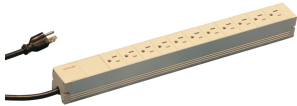

Socket Strip, USA

Modular, compact PDU with many function elements. Using a 1 U by 1 U aluminum chassis the PDU can easily be integrated in a rack with US outlets.

CERTIFICATIONS

FEATURES

Horizontal or vertical mounting

Socket strips can be rotated through all four directions (in 90° increments) during installation

Connecting cable 2 m, with USA plug

Socket strips with USA sockets

Mounting height 1 U

115 V, 15 A

In accordance with UL-498

SPECIFICATIONS

Material: Aluminum; Polyamide

Color: Grey

Product Type: Socket Strip

Table 1/2

Catalog Number	Socket Type	Socket Quantity	Switched Outlets	Voltage AC	Package Quantity	Depth
60110-242	USA	11	Yes	115V	1	44mm