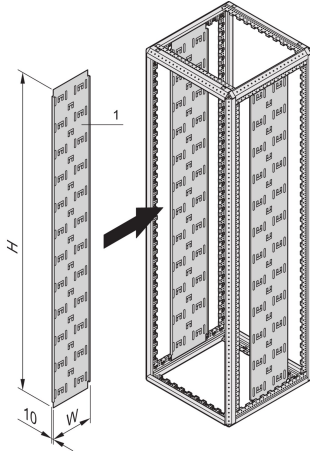

Varistar Cable Panel

Vertical cable panel for Varistar free standing cabinets powdered in cabinet color in different widths.

CERTIFICATIONS

FEATURES

For fitting directly onto the frame

Cables are assembled in place with cable ties or Velcro

SPECIFICATIONS

Product Type: Cabinet/Rack Panel

Material: Steel

Table 1/2

Catalog Number	Rack Height	Height	Width	Depth	Package Quantity	Color
23130-625	52U	2450mm	250mm	250mm	2	Black Grey
23130-502		1019mm	110mm	10mm	2	Black Grey
23130-422	47U	2200mm	150mm	150mm	2	Black Grey
23130-501		446mm	110mm	10mm	2	Black Grey