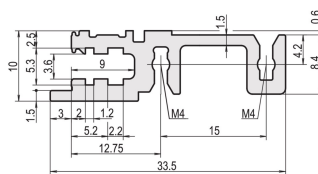

## KATALOGNUMMER

**34560-201**

Combinations of horizontal rails and side panels

		"4" can be combined		"2" combination not recommended	
Rack rail	Standard 4	-	+	+	+
	Standard 2	+	+	+	+
Rack rail	Standard 4	+	+	-	-
	Standard 2	+	+	-	-
Side panel	Light 1				
	Standard 2				
	Heavy 2 H				
	Rugged 2 H				