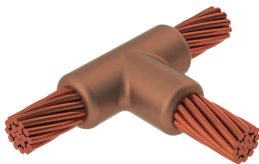

Cable to Cable

Power Utilities

nVent ERICO Cadweld graphite molds are designed and engineered for thousands of connection styles and conductor combinations.

MERKMALE

Forms a permanent, low resistance connection

Provides a molecular bond

nVent ERICO Cadweld Exothermic Connections are rated with the same current capacity as the conductor

Portable installation equipment with no external source of power required

Installers can be easily trained to make nVent ERICO Cadweld Exothermic Connections

Connections can be visually inspected

SPEZIFIKATIONEN

Table 1/1

Katalognummer	Schweißtiegel-Familie	Leiter 1	Außendurchmesser er Leiter 1, Sollwert	Leiter 2	Außendurchmesser er Leiter 2, Sollwert
PAC2C2C	PA Mold Family	1/0 konzentrisch	9.47mm	1/0 konzentrisch	9.47mm

ZUSÄTZLICHE PRODUKTDDETAILS

For applications such as computer room, tunnel or other low-ventilation areas, specify a smokeless nVent ERICO Cadweld Exolon mold. Add an XL prefix to the standard mold part number when ordering (for example, a TAC2Q2Q becomes XLTAC2Q2Q). Similarly, nVent ERICO Cadweld Exolon welding material is also designated by the XL prefix (for example, 150 becomes XL150).