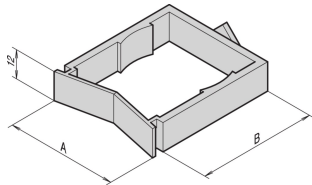

# Varistar Cable Eye for Depth Member

19" panel mount or mounting rail compatible units with easy mounting using a quarter turn fastener.

## FUNKTIONER

Varistar Cable Eye for Depth Member

Mounts by rotation through a quarter turn without additional assembling items

For assembling to 19" panel mount/19" grid or to mounting rail