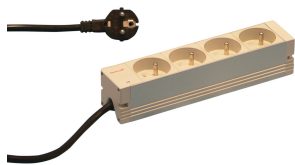

Socket Strip, UTE

Modular, compact PDU with many function elements. Using a 1 U by 1 U aluminum chassis the PDU can easily be integrated in a rack with UTE outlets.

CERTIFICERINGER

FUNKTIONER

230 V, 16 A

In accordance with NFC 61-303

Socket strip with UTE sockets

Mounting height 1 U

Horizontal or vertical mounting

Connecting cable 2 m, with SCHUKO/UTE plug

Socket strips can be rotated through all four directions (in 90° increments) during installation

SPECIFIKATIONER

Materiale: Aluminium; Polyamide

Farve: Grey

Product Type: Socket Strip

Table 1/2

Katalognummer	Stiktype	Socket Quantity	Switched Outlets	Spænding AC	Function	Pakke mængde
60110-226	UTE	12	Yes	230V		1

Katalognummer	Stiktype	Socket Quantity	Switched Outlets	Spænding AC	Function	Pakke mængde
60110-222	UTE	12	No	230V		1
60110-221	UTE	9	No	230V		1
60110-267	UTE	6	No	230V	Transient Protection, Mains Suppression Filter	1
60110-223	UTE	15	No	230V		1
60110-224	UTE	19	No	230V		1
60110-225	UTE	8	Yes	230V		1
60110-231	UTE	6	No	230V	Fault Current Protection, Overcurrent Protection	1
60110-227	UTE	8	No	230V	Transient Protection	1
60110-228	UTE	6	No	230V	Overcurrent Protection	1
60110-220	UTE	4	No	230V		1
60110-230	UTE	6	No	230V	Fault Current Protection	1
60110-229	UTE	7	No	230V	Mains Suppression Filter	1