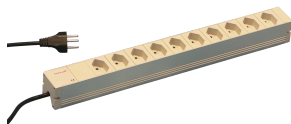

Socket Strip, Swiss

Modular, compact PDU with many function elements. Using a 1 U by 1 U aluminum chassis the PDU can easily be integrated in a rack with Swiss outlets.

CERTIFICERINGER

FUNKTIONER

Socket strips can be rotated through all four directions (in 90° increments) during installation

230 V, 10 A

In accordance with SEV.IEC 60884

Connecting cable 2 m with Swiss version plug

Socket strips Swiss version

Installation height 1 U

Horizontal or vertical mounting

SPECIFIKATIONER

Length:	438.5mm
Materiale:	Aluminium; Polyamide
Farve:	Grey
Product Type:	Socket Strip