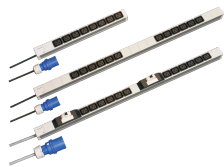

Socket Strip, IEC C19

Modular, compact PDU with many function elements. Using a 1 U by 1 U aluminum chassis the PDU can easily be integrated in a rack with IEC C19 outlets.

CERTIFICERINGER

FUNKTIONER

Socket strips with C19 IEC sockets

Socket strips can be rotated through all four directions (in 90° increments) during installation

Connecting cable 2 m, with connector in accordance with IEC 60309

Mounting height 1 U

SPECIFIKATIONER

Materiale: Aluminium; Polyamide

Farve: Grey

Product Type: Socket Strip

Table 1/2

Katalognummer	Stiktype	Socket Quantity	Switched Outlets	Spænding AC	Pakke mængde	Dybde
60110-280	IEC C19	8	No	230V	1	44mm
60110-282	IEC C19	12	No	230V	1	44mm
60110-281	IEC C19	12	No	230V	1	44mm

Table 2/2

Katalognummer	Finish	Højde	Length
60110-280	Anodized	44mm	438.5mm
60110-282	Anodized	44mm	947.5mm
60110-281	Anodized	44mm	947.5mm

YDERLIGERE PRODUKTOPLYSNINGER

Please order bracket for vertical mounting separately.