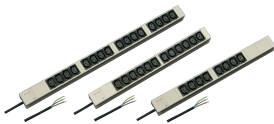

Socket Strip, IEC C13

Modular, compact PDU with many function elements. Using a 1 U by 1 U aluminum chassis the PDU can easily be integrated in a rack with IEC C13 outlets.

CERTIFICERINGER

FUNKTIONER

230 V, 10 A

Horizontal and vertical mounting

Socket strips can be rotated through all four directions (in 90° increments) during installation

Socket strips with IEC 60320-C13 sockets

Connecting cable 2 m, open end with ferrules

In accordance with IEC 60320

Mounting height 1 U

SPECIFIKATIONER

Materiale: Aluminium; Polyamide

Farve: Grey

Product Type: Socket Strip

Table 1/2

Katalognummer	Stiktype	Socket Quantity	Switched Outlets	Spænding AC	Pakke mængde	Dybde
60110-292	IEC C13	16	No	230V	1	44mm

Katalognummer	Stiktype	Socket Quantity	Switched Outlets	Spænding AC	Pakke mængde	Dybde
60110-290	IEC C13	8	No	230V	1	44mm
60110-291	IEC C13	12	No	230V	1	44mm

Table 2/2

Katalognummer	Finish	Length
60110-292	Anodized	608.5mm
60110-290	Anodized	438.5mm
60110-291	Anodized	438.5mm