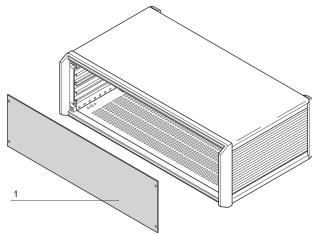

# PropacPRO Front Panel, Full Width, Unshielded

The front panel, full width for PropacPRO Case mounts to the frame of the case.

## SPECIFIKATIONER

- Materiale:** Aluminium
- Finish:** Anodized
- Accessory Type:** Front panel
- Product Type:** Front Panel

Table 1/2

Katalognummer	Rack Height	Rack Width	Pakke mængde	Front Finish	Rear Finish	Treated Edges
20850-136	3U	63HP	1	Anodized	Anodized	No
20850-158	6U	84HP	1	Anodized	Conductive	No
20850-129	2U	63HP	1	Anodized	Anodized	No
20850-135	3U	42HP	1	Anodized	Anodized	No
20850-142	4U	42HP	1	Anodized	Anodized	No
20850-143	4U	63HP	1	Anodized	Anodized	No
20850-130	2U	84HP	1	Anodized	Anodized	No