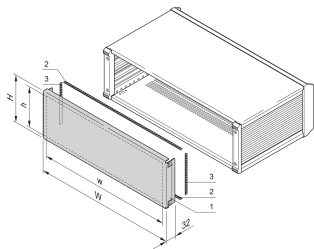

PropacPRO EMC Rear Panel, Full Width

The EMC rear panel, full width for PropacPRO Case mounts to the frame of the case. It has no perforation. The shielding is done with textile EMC gaskets.

CERTIFICERINGER

FUNKTIONER

Alu panel, 1.5 mm, with fastener for Earthing / GND

Mounts on case (left, right)

Without perforation

SPECIFIKATIONER

Materiale:	Aluminium
Finish:	Anodized; Passivated
Works With:	Cases
Produktfamilie:	PropacPRO
Type:	Rear Panel
Product Type:	Side Panel

Table 1/1

Katalognummer	Rack Height	Rack Width	Pakke mængde
24576-247	3U	28HP	1
24576-244	2U	42HP	1
24576-258	6U	84HP	1
24576-248	3U	42HP	1

Katalognummer	Rack Height	Rack Width	Pakke mængde
24576-254	4U	84HP	1
24576-249	3U	63HP	1
24576-253	4U	63HP	1
24576-250	3U	84HP	1
24576-252	4U	42HP	1
24576-245	2U	63HP	1