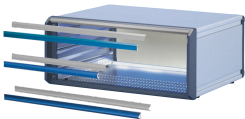

PropacPRO Case Design Elements

To individualize the PropacPRO case design. The elements will be screwed from the rear side of the die cast frame.

CERTIFICERINGER

FUNKTIONER

To individualize the case design

Available in 3 forms and two colors

SPECIFIKATIONER

- Materiale:** Aluminium
- Finish:** Anodized
- Works With:** Cases
- Product Type:** Corner Profile
- Produktfamilie:** PropacPRO

Table 1/1

Katalognummer	Rack Width	Type	Farvekode	Farve
20850-299	42HP	Rounded	RAL 5007	Brilliant Blue
20850-196	42HP	Triangle	RAL 7035	Light Grey
20850-190	42HP	Squared	RAL 7035	Light Grey
20850-315	42HP	Squared	RAL 5007	Brilliant Blue