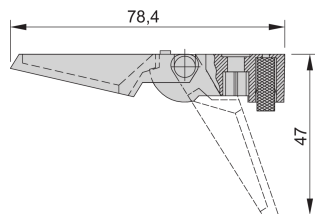

Plastic Foot

Tip-up feet, Plastic.

CERTIFICERINGER

FUNKTIONER

Can be used instead of standard round feet

Load-carrying capacity: 25 kg per foot, max case weight 40 kg

Mounting holes are provided in bottom covers of the cases

Positioning of case is secured by anti-slip rubber inserts

SPECIFIKATIONER

Works With:	Cases
Produktfamilie:	RatiopacPRO; RatiopacPRO AIR; CompacPRO; PropacPRO; Inpac
Type:	Foot; With Tip-up
Product Type:	Foot
Materiale:	Polyamide

Table 1/1

Katalognummer	Pakke mængde
10603-023	1
10603-026	1
10603-025	1
10603-024	1