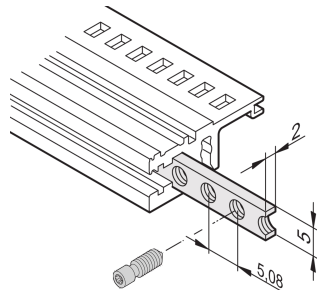

Horizontal Rails Threaded Insert, M2.5

The threaded insert is a metal strip with thread M2.5 and allows the fixing of front panels.

CERTIFICERINGER

FUNKTIONER

The collar screws used for fixing partial-width front panels must be 12.3 mm long

Usable for all horizontal rails

SPECIFIKATIONER

- Works With:** Subracks; Cases
- Produktfamilie:** EuropacPRO; RatiopacPRO; RatiopacPRO AIR; CompacPRO; PropacPRO; Inpac
- Materiale:** Stål
- Product Type:** Threaded Insert
- Finish:** Forzinket Stål

Table 1/1

Katalognummer	Rack Width	Pakke mængde	Length
34561-328	28HP	1	146.82mm
34561-363	84HP	1	324.62mm
34561-384	84HP	1	431.3mm
34561-342	42HP	1	217.94mm
34565-196	196HP	1	1000.26mm

Katalognummer	Rack Width	Pakke mængde	Length
34561-320	20HP	1	106.18mm
34561-340	40HP	1	207.78mm