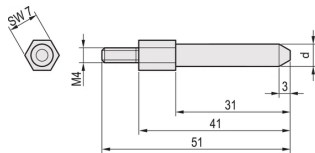

# EuropacPRO Coding Peg SNCF

This coding peg / pin enable a safe connection between the floating connectors used for the SNCF subracks. The Pins can be assembled into the rear frame.

## FUNKTIONER

This coding peg / pin enable a safe connection between the floating connectors

Torque 1.5 Nm