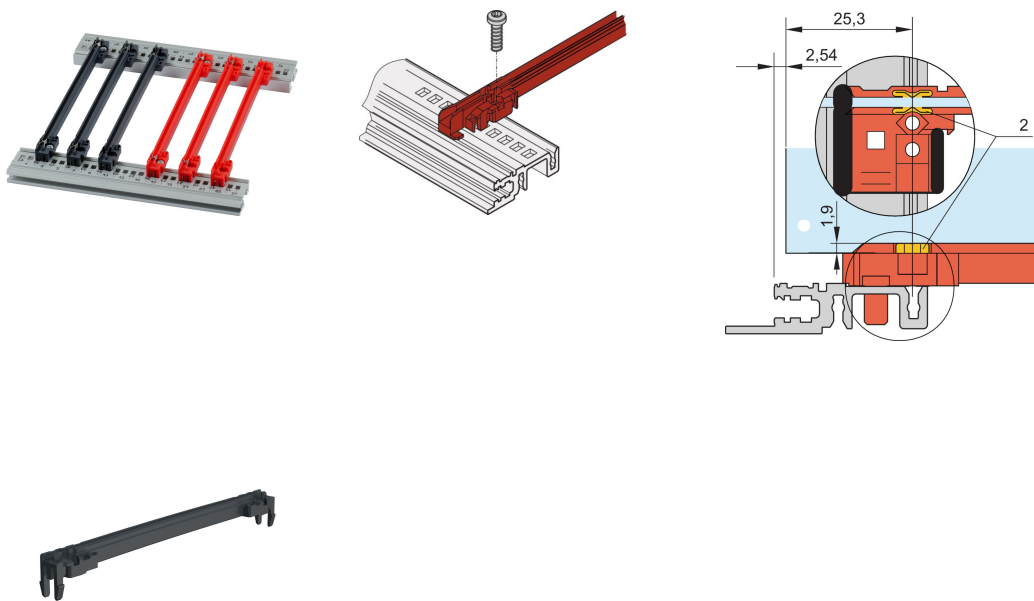

Guide Rail Accessory Type, PC, 220 mm, 2 mm Groove Width, Red

KATALOGNUMMER

64568-006

New generation of accessory type guide rails for PCBs or plug-in units. Forms a reliable interface between the subrack mechanics and the sub-assemblies.

CERTIFICERINGER

FUNKTIONER

NEW generation accessory type plastic guide rails for reliable retention of PCBs or plug-in units

Significantly increased stability, due to a optimized design and high quality material (PC)

Improved fire safety properties, fulfills EN 45545-2 requirement sets R22, R23 and R24 with HL3

"Halogen-Free", according to IEC 61249-2-21

Can be clipped into horizontal rails (Al extrusion) or into 1.5 mm thick plates

Can be bolted to the horizontal rails Type H and R for higher shock and vibration requirements

Optional ESD clip for an conductive contact between PCB and horizontal rail available

Storage temperature: from -40 °C ... 130 °C