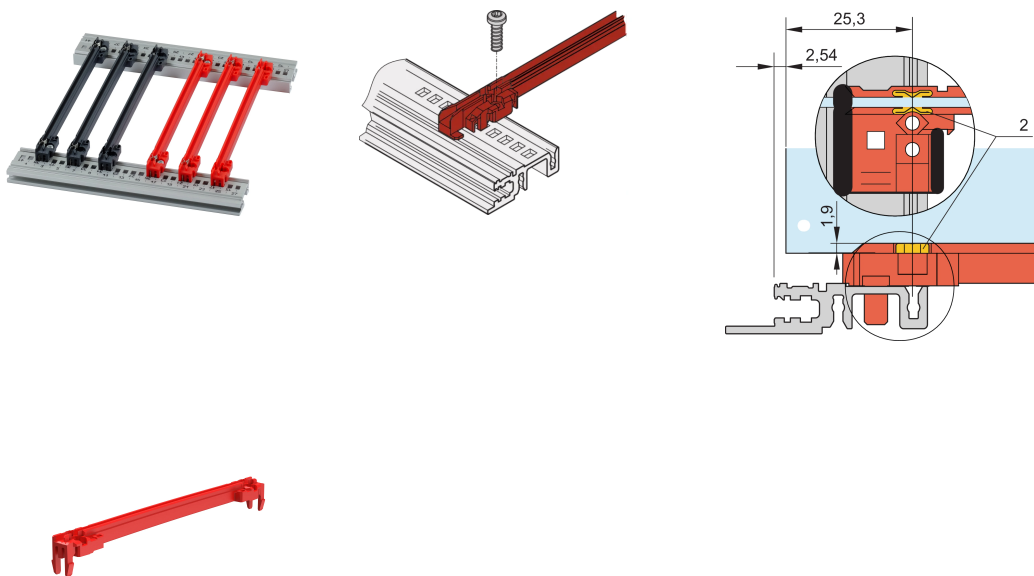

Guide Rail Accessory Type, PC, 160 mm, 2 mm Groove Width, Red

KATALOGNUMMER

64568-005

New generation of accessory type guide rails for PCBs or plug-in units. Forms a reliable interface between the subrack mechanics and the sub-assemblies.

CERTIFICERINGER

FUNKTIONER

NEW generation accessory type plastic guide rails for reliable retention of PCBs or plug-in units

Significantly increased stability, due to a optimized design and high quality material (PC)

Improved fire safety properties, fulfills EN 45545-2 requirement sets R22, R23 and R24 with HL3

"Halogen-Free", according to IEC 61249-2-21

Can be clipped into horizontal rails (Al extrusion) or into 1.5 mm thick plates

Can be bolted to the horizontal rails Type H and R for higher shock and vibration requirements

Optional ESD clip for an conductive contact between PCB and horizontal rail available

Storage temperature: from -40 °C ... 130 °C