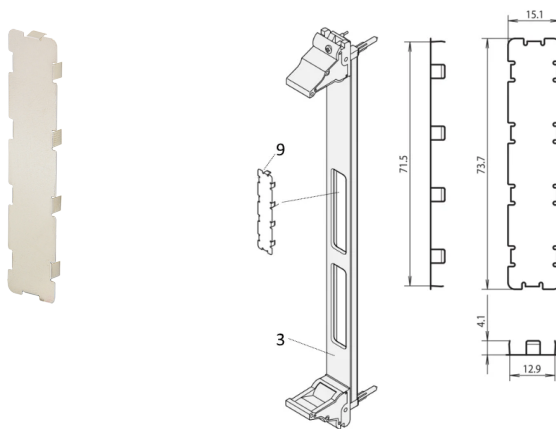

PMC Mezzanine Front Panel Cutout Cover for EMC Protection, Black

KATALOGNUMMER

60835-024

The stainless steel EMC cover enable to close unused cut-outs in the PMC mezzanine front panels.

CERTIFICERINGER

FUNKTIONER

Material stainless steel, 0.2 mm

EMC cover to close unused cut-outs in the PMC mezzanine front panels

PRODUKTEGENSKABER

Pakke mængde: 1

Finish: Chrome

Materiale: Stainless Steel

Product Type: Cover

Works With: Front Panels