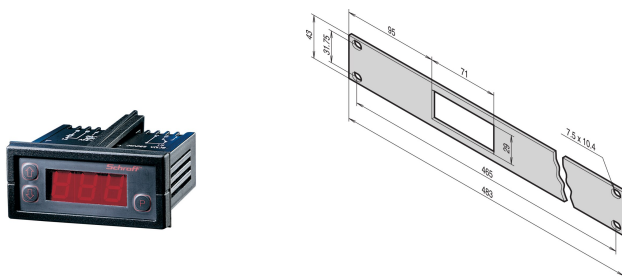

## KATALOGNUMMER

**60715-133**

Thermostat With Digital Display for 230 and 115 V applications and shows °C or °F

## FUNKTIONER

Adjustment range from -50 to +100 °C (switch difference 0 ... 10 °C)

3-character red segment display

Programmable (secured against unauthorised operation)

Display switchable from °C to °F