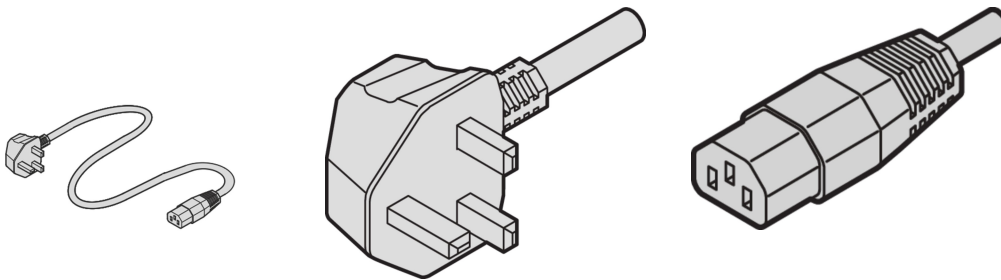

Mains Cable, BS to IEC C13, 2.5 m, Black

KATALOGNUMMER

60103-137

nVent SCHROFF Mains cable provides practical, universal fastening with variable attachment facilities. They are general in nature and fit in to different applications like Fans, cabinet lights, etc., Industrial PC connections, Uninterruptible power supplies, Systems.

CERTIFICERINGER

FUNKTIONER

Applications: Fans, cabinet lights, Industrial PC connections, Uninterruptible power supplies and Systems

PRODUKTEGENSKABER

Input Connector: BS = British Standard

Output Connector: IEC C13

Length: 2500mm

Pakke mængde: 1

Farve: Black

Connector Type: Straight

Materiale: PVC

Product Type: Cable

Net Weight: 0.26kg

ADVARSEL