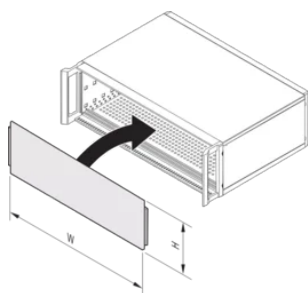

Rear Finish: Conductive

Treated Edges: No

Dybde (D): 2.5mm

Finish: Anodized; Passivated

Højde (H): 172.9mm

Materiale: Aluminium

Product Type: Front Panel

Bredde (W): 426.4mm

Net Weight: 0.5kg

DIAGRAMS

ADVARSEL

nVent-produkter skal kun installeres og anvendes som angivet i nVents produktvejledninger og træningsmaterialer. Vejledninger er tilgængelige på www.nvent.com og hos din nVent kundeservicerepræsentant. Forkert installation, misbrug, fejlanvendelse eller anden undladelse af fuldt ud at følge nVents instruktioner og advarsler kan medføre funktionsfejl, materielle skader, alvorlige personskader eller død og/eller ugyldiggøre din garanti.

North America

All locations
+1.763.422.2661
Chat with us:
nvent.com/schroff

Europe

Straubenhardt, Germany
+49.7082.794.0
Betschdorf, France
+33.3.88.90.64.90
Warsaw, Poland
+48.22.209.98.35
Assago, Italy
+39.02.932.7141
Chat with us:
nvent.com/schroff

Asia

Shanghai, China
+86.21.2412.6943
Qingdao, China
+86.532.8771.6101
Singapore
+65.6768.5800
Shin-Yokohama, Japan
+81.45.476.0271
Chat with us:
nvent.com/schroff

Middle East & India

Dubai, United Arab
Emirates
+971.4.378.1700
Bangalore, India
+91.80.6715.2001
Istanbul, Turkey
+90.216.250.7374
Chat with us:
nvent.com/schroff

Vores kraftfulde portefølje af mærker:

CADDY ERICO HOFFMAN ILSCO SCHROFF TRACHTE