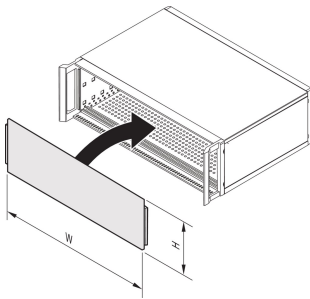

Front Panel, Full Width, Slotted, Unshielded for RatiopacPRO 4 U, AIR 5 U, 84 HP, 2.5 mm, Al, Front Anodized, Rear Conductive

KATALOGNUMMER

34571-612

Full-width front panel, slotted, unshielded.

CERTIFICERINGER

FUNKTIONER

Inserted between side panel and molded parts such as trim, 19" mounting bracket or handle

Front panels can also be used as rear panels

Fixes without screws (special horizontal rails cover the edges of the front panel and hold them in place)

Shielded (rear conductive); for a conductive connection with the case please order EMC sealing (stainless steel) separately

PRODUKTEGENSKABER

Rack Height: 4U

Rack Width: 84HP

Pakke mængde: 1

Accessory Type: Front panel