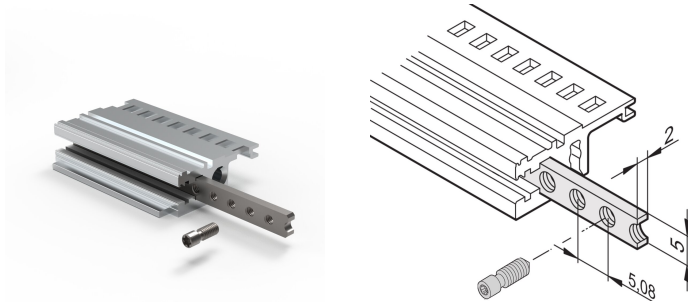

Horizontal Rails Threaded Insert, M2.5, 1000 mm

KATALOGNUMMER

34565-196

The threaded insert is a metal strip with thread M2.5 and allows the fixing of front panels.

CERTIFICERINGER

FUNKTIONER

The collar screws used for fixing partial-width front panels must be 12.3 mm long

Usable for all horizontal rails

PRODUKTEGENSKABER

Rack Width: 196HP

Pakke mængde: 1

Finish: Forzinket Stål

Length: 1000.26mm

Materiale: Stål

Produktfamilie: EuropacPRO; RatiopacPRO; RatiopacPRO AIR; CompacPRO; PropacPRO; Inpac

Product Type: Threaded Insert

Net Weight: 0.08kg

YDERLIGERE PRODUKTOPLYSNINGER

Please take into consideration that deliveries may be carried out in the stated SPQs (SPQ, e.g. 5 pieces, 10 pieces, 50 pieces, etc.). Differing order quantities (e.g. 2 pieces) may be changed to the next possible delivery quantity = Standard Pack Quantity.