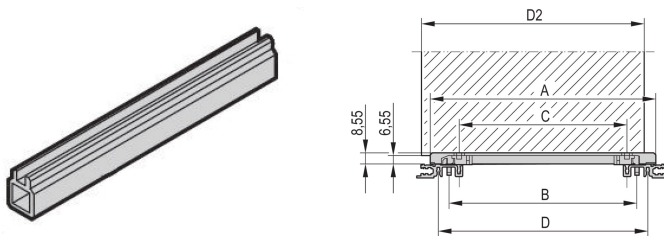

Guide Rail Multi Piece, Mid-Piece, Plastic Extrusion, 280 mm, 2 mm Groove Width, Grey, 10 Pieces

KATALOGNUMMER

34564-893

Guide rail mid-piece for individual multi-piece guide rails out of plastic or Aluminum extrusion. Suitable for Standard, Accessory, 4.4" PCB types and end pieces with coding.

CERTIFICERINGER

FUNKTIONER

Middle profile for mounting guide rails for 2 mm groove width

2 plastic end pieces are required; these are pushed on to both ends of the middle profile

Guide rails can be clipped into horizontal rails (Al extrusion) or into 1.5 mm thick plates

Storage temperature: from -40 °C ... 130 °C

PRODUKTEGENSKABER

Materiale: PVC

Farve: Grey

Pakke mængde: 1

Board Depth: 280mm

Groove Width: 2

Farvekode: RAL 7035

Delivery may be in Standard Pack Quantity (SPQ). Pricing is per individual item.

One guide rail consists of 1 pair of head pieces and 1 profile piece.

Please take into consideration that deliveries may be carried out in the stated SPQs (SPQ, e.g. 5 pieces, 10 pieces, 50 pieces, etc.). Differing order quantities (e.g. 2 pieces) may be changed to the next possible delivery quantity = Standard Pack Quantity.