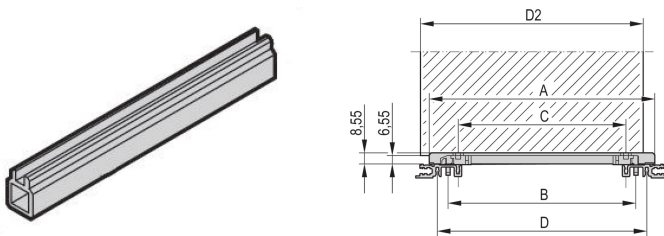

# Guide Rail Multi Piece, Mid-Piece, Plastic Extrusion, 220 mm, 2 mm Groove Width, Grey, 10 Pieces

## KATALOGNUMMER

**34564-892**

Guide rail mid-piece for individual multi-piece guide rails out of plastic or Aluminum extrusion. Suitable for Standard, Accessory, 4.4" PCB types and end pieces with coding.

## FUNKTIONER

Middle profile for mounting guide rails for 2 mm groove width

2 plastic end pieces are required; these are pushed on to both ends of the middle profile

Guide rails can be clipped into horizontal rails (Al extrusion) or into 1.5 mm thick plates