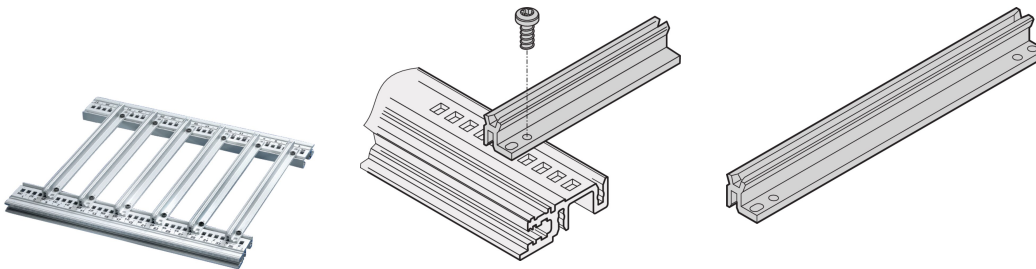

Guide Rail Accessory Type for Heavy PCBs, Extra Strong, Aluminum, 280 mm, 2.5 mm Groove Width, Silver

KATALOGNUMMER

34564-883

This reinforced guide rail for heavy PCBs of the type accessory, forms a reliable interface between the subrack mechanics and the sub-assemblies. The guide rails can additionally be bolted to the horizontal

CERTIFICERINGER

FUNKTIONER

For especially heavy PCBs, plug-in units or frame type plug-in units

Mounting, for bolting to type H (heavy) and type R (rugged) horizontal rails only

Aluminium profile

PRODUKTEGENSKABER

Pakke mængde: 1

Board Depth: 280mm

Groove Width: 2.5

Farve: Silver

Finish: Anodized

Materiale: Aluminium

Produktfamilie: EuropacPRO; RatiopacPRO; RatiopacPRO AIR; CompacPRO; PropacPRO; MultipacPRO; Inpac

Product Type: Guide Rail