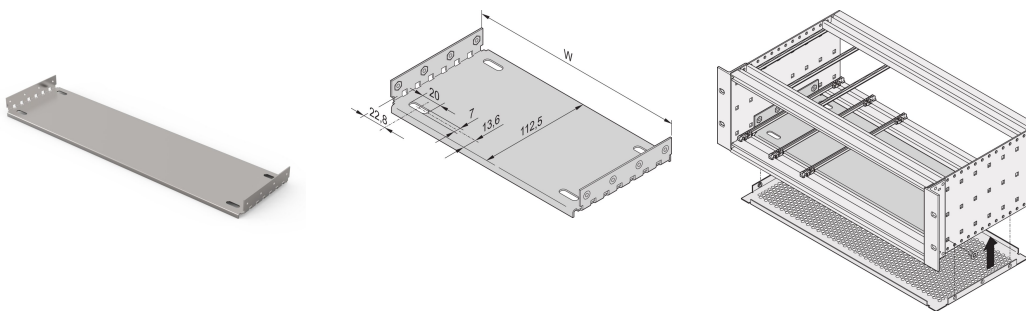

EuropacPRO Mounting Plate for Use With Cover Plate, 63 HP, 220 mm Board Length

KATALOGNUMMER

34563-019

Material	HP	W	D
34563001	28	146,87	112,50
34563009	28	146,87	172,50
34563002	42	217,99	112,50
34563014	42	217,99	172,50
34563003	63	324,67	112,50
34563019	63	324,67	172,50
34563004	84	431,35	112,50
34563024	84	431,35	172,50
34563026	84	431,35	232,50
34563028	84	431,35	292,50
34563042	84	431,35	352,50
34563044	84	431,35	412,50

Mounting plate for use with cover plates for installation and fixing of heavy components. Full width mounting plates (as wide as the subrack or the system case) are fixed to the side panels. The partial width mounting plates are fixed to the side panel and horizontal rail by means of an assembly strip.

Guide rails Type 4,4" and type strengthened cannot be used in combination with a mounting plate. Top / bottom cover which will be inserted into the groove of the light (type L) horizontal rails cannot be used in combination with a mounting plate.

CERTIFICERINGER

FUNKTIONER

For installation and fixing of heavy components

Mounting plate, full width: The mounting plate is as wide as the subrack/system case and is fixed to the side panels

A guide rail can be fitted in first and last slot position