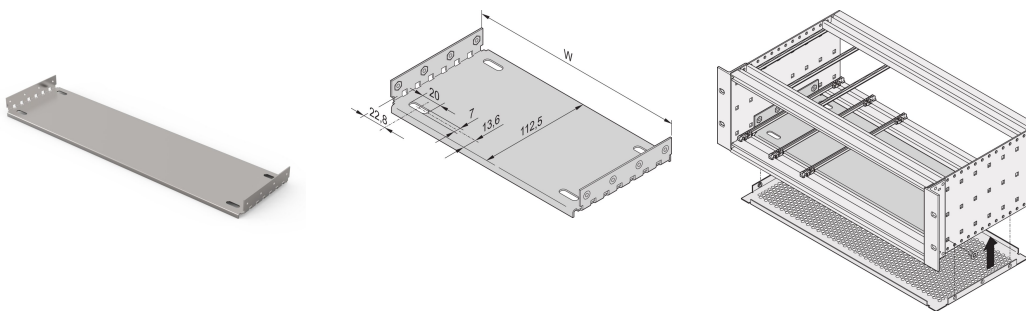

# EuropacPRO Mounting Plate for Use With Cover Plate, 28 HP, 220 mm Board Length

**KATALOGNUMMER**

**34563-009**

| Material | HP | W      | D      |
|----------|----|--------|--------|
| 34563001 | 28 | 146,87 | 112,50 |
| 34563009 | 28 | 146,87 | 172,50 |
| 34563002 | 42 | 217,99 | 112,50 |
| 34563014 | 42 | 217,99 | 172,50 |
| 34563003 | 63 | 324,67 | 112,50 |
| 34563019 | 63 | 324,67 | 172,50 |
| 34563004 | 84 | 431,35 | 112,50 |
| 34563024 | 84 | 431,35 | 172,50 |
| 34563026 | 84 | 431,35 | 232,50 |
| 34563028 | 84 | 431,35 | 292,50 |
| 34563042 | 84 | 431,35 | 352,50 |
| 34563044 | 84 | 431,35 | 412,50 |

Mounting plate for use with cover plates for installation and fixing of heavy components. Full width mounting plates (as wide as the subrack or the system case) are fixed to the side panels. The partial width mounting plates are fixed to the side panel and horizontal rail by means of an assembly strip.

Guide rails Type 4,4" and type strengthened cannot be used in combination with a mounting plate. Top / bottom cover which will be inserted into the groove of the light (type L) horizontal rails cannot be used in combination with a mounting plate.

## FUNKTIONER

For installation and fixing of heavy components

Mounting plate, full width: The mounting plate is as wide as the subrack/system case and is fixed to the side panels

A guide rail can be fitted in first and last slot position