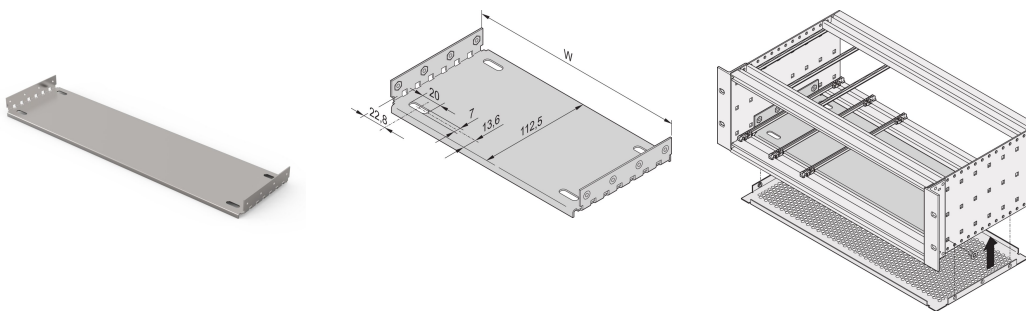

EuropacPRO Mounting Plate for Use With Cover Plate, 63 HP, 160 mm Board Length

KATALOGNUMMER

34563-003

Material	HP	W	D
34563001	28	146,87	112,50
34563009	28	146,87	172,50
34563002	42	217,99	112,50
34563014	42	217,99	172,50
34563003	63	324,67	112,50
34563019	63	324,67	172,50
34563004	84	431,35	112,50
34563024	84	431,35	172,50
34563026	84	431,35	232,50
34563028	84	431,35	292,50
34563042	84	431,35	352,50
34563044	84	431,35	412,50

Mounting plate for use with cover plates for installation and fixing of heavy components. Full width mounting plates (as wide as the subrack or the system case) are fixed to the side panels. The partial width mounting plates are fixed to the side panel and horizontal rail by means of an assembly strip.

Guide rails Type 4,4" and type strengthened cannot be used in combination with a mounting plate. Top / bottom cover which will be inserted into the groove of the light (type L) horizontal rails cannot be used in combination with a mounting plate.

CERTIFICERINGER

FUNKTIONER

For installation and fixing of heavy components

Mounting plate, full width: The mounting plate is as wide as the subrack/system case and is fixed to the side panels

A guide rail can be fitted in first and last slot position