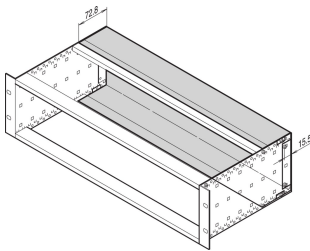

EuropacPRO Rear Hood for Stainless Steel EMC Gasket, 3 U, 84 HP

KATALOGNUMMER

34561-752

The rear hood is used as a shielded rear boundary and requires 60 mm space. Therefore if the rear hood is used, the side panel depth must be 60 mm greater than the board depth. Contact between the rear hood and the horizontal rails is established by the stainless steel contact strip for the cover plate. Thus no additional EMC sealing is necessary. Rear hood cannot be used simultaneously with rear corner profile.

CERTIFICERINGER

FUNKTIONER

The rear hood is used as a shielded rear boundary. The rear hood requires 60 mm space. Therefore if the rear hood is used, the side panel depth must be 60 mm greater than the board depth. Example: For a board depth of 160 mm a side panel (with rear hood) of 235 mm (175 mm + 60 mm) is used

Contact between the rear hood and the horizontal rails is established by the stainless steel contact strip for the cover plate. Thus no additional EMC sealing is necessary

Rear hood cannot be used simultaneously with rear corner profile

For EMC-shielding please order EMC gasket for horizontal rail separately.

PRODUKTEGENSKABER

Rack Height: 3U

Rack Width: 84HP

Pakke mængde: 1

Finish: Passivated

Materiale: Aluminium

Produktfamilie: EuropacPRO