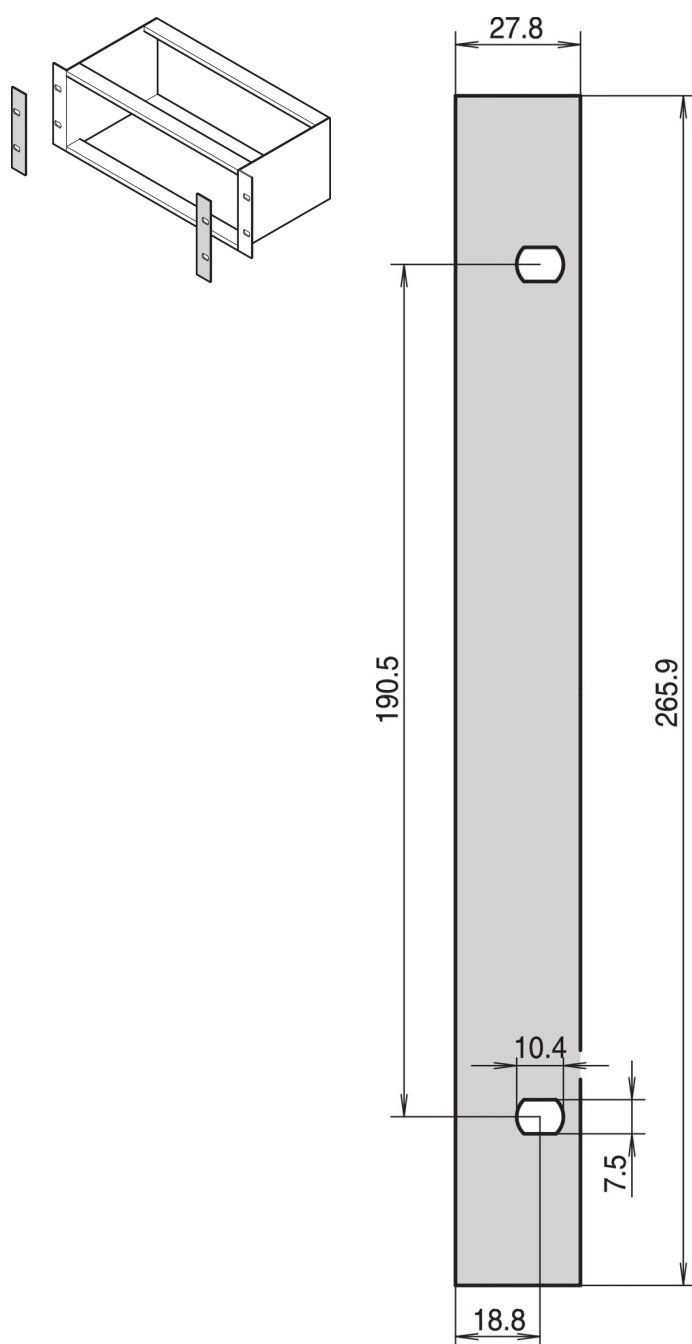

# EuropacPRO Front Cover for Side Panel Type L, 6 U

KATALOGNUMMER

34561-497

As decorative finish for the 19" bracket type L.

## FUNKTIONER

As decorative finish for the 19" bracket (if front panels are to be used in the subrack)

## PRODUKTEGENSKABER

Rack Height: 6U

Pakke mængde: 1

Finish: Anodized

Materiale: Aluminium

Produktfamilie: EuropacPRO

Product Type: Side Panel

Works With: Subracks