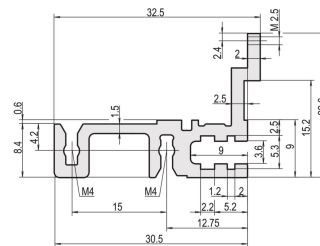

Horizontal Rail, Rear, Type H-MZ, Heavy, With Z-Rail, 63 HP

KATALOGNUMMER

34560-963

Combinations of horizontal rails and side panels

	Aluminum	Aluminum	Aluminum	Aluminum
Aluminum	-	+	+	+
Aluminum	+	+	+	+
Aluminum	+	+	-	-
Plastic	+	+	-	-

The horizontal rail, type heavy with MZ enables the use of DIN connectors. The connectors are in accordance with EN 60603-2.

CERTIFICERINGER

FUNKTIONER

For directly mounting connectors complying with EN 60603 (DIN 41612)

With Z-rail for high mechanical load (H-MZ)

Aluminum extrusion, anodized finish, conductive contact surface

PRODUKTEGENSKABER

Rack Width: 63HP

Pakke mængde: 1

Finish: Anodized

Length: 325.12mm

Materiale: Aluminium