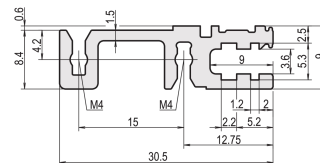

## KATALOGNUMMER

34560-784

Combinations of horizontal rails and side panels

		+ = can be combined, - = combination not recommended			
Horizontal rail	Standard	-	+	+	Subrack kit required
	Heavy	+	Subrack kit required for connection	Subrack kit required with subrack for external connection	+
Rear panel	Standard	+	+	-	-
	Heavy	+	+	-	-
Side panel		Light 1-4	Flange 1-4	Heavy 1-4	Flange 1-4

## PRODUKTEGENSKABER

Rack Width: 84HP

Bredde: 431.8mm

Pakke mængde: 1

Dybde: 30.5mm

Finish: Anodized

Højde: 9mm

Length: 431.8mm