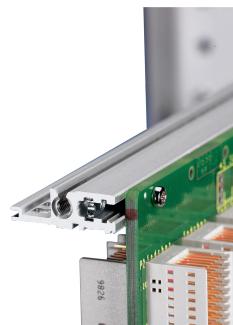

# Horizontal Rail, Rear, Type H-VT, Heavy, 84 HP

## KATALOGNUMMER

34560-784

Combinations of horizontal rails and side panels

		+ = can be combined, - = combination not recommended			
Horizontal rail	Standard	-	+	+	Subrack kit required
	Heavy	+	Subrack kit required for connection	Subrack kit required with subrack for external connection	+
Rear panel	Standard	+	+	-	-
	Heavy	+	+	-	-
Side panel		Light 1-4	Flange 1-4	Heavy 1-4	Flange 1-4

The horizontal rail, type VT enables the direct assembly of a backplane.

## FUNKTIONER

For direct backplane mounting

Mounting top and bottom

Recessed installation for high mechanical demands (H-VT)

Aluminum extrusion, anodized finish, conductive contact surface