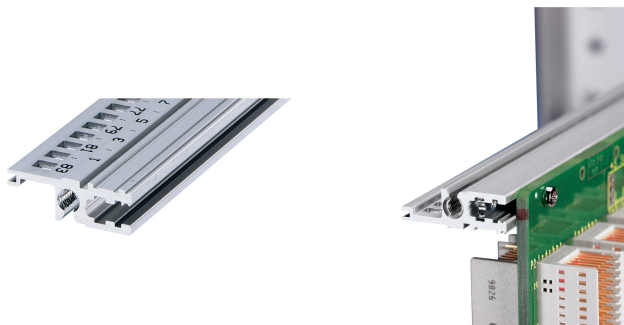

# Horizontal Rail, Rear, Type L-VT, Light, 84 HP

## KATALOGNUMMER

**34560-684**

Combinations of horizontal rails and side panels

		+ = can be combined, - = combination not recommended			
Horizontal rail		-	+	+	+
Horizontal rail		+	+	+	+
Horizontal rail		+	+	-	-
Horizontal rail					
Side panel					
		Light L-V	Flashed F	Heavy H	Rugged R

The horizontal rail, type VT enables the direct assembly of a backplane.

## FUNKTIONER

For direct backplane mounting

Recessed installation for low mechanical demands (L-VT)

Mounting top and bottom

Aluminum extrusion, anodized finish, conductive contact surface