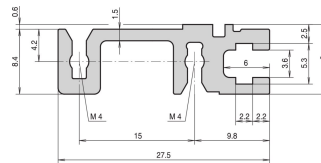

Horizontal Rail, Rear, Type H-ST, Heavy, Standard, 28 HP

KATALOGNUMMER

34560-528

Combinations of horizontal rails and side panels

	„+“ = can be combined	„-“ = combination not recommended		
Horizontal rail	-	+	+	+
Horizontal rail	+	+	+	+
Horizontal rail	+	+	-	-
Horizontal rail	+	+	-	-
Side panel	Light v.1	Panel 2	Panel 3 H	Support 1 H

The horizontal rail, type ST enables the isolated assembly of a backplane. The isolation is done by an insulation strip.

CERTIFICERINGER

FUNKTIONER

For indirect backplane mounting with insulation strip

Standard where mechanical demands are high (H-ST)

Mounting top and bottom

< 28 HP not printed

Aluminum extrusion, anodized finish, conductive contact surface, with HP markings

PRODUKTEGENSKABER

Rack Width: 28HP

Pakke mængde: 1

Finish: Anodized

Length: 147.32mm