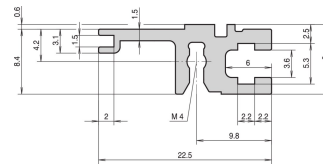

Horizontal Rail, Rear, Type L-ST, Light, Standard, 84 HP

KATALOGNUMMER

34560-484

Combinations of horizontal rails and side panels

	ST	ST	ST	ST
ST	-	+	+	+
ST	+	+	+	+
ST	+	+	-	-
Horizontal rail	Light L-ST	Standard L-ST	Heavy L-ST	Super L-ST
Side panel	Light L-ST	Standard L-ST	Heavy L-ST	Super L-ST

Legend: + = combination possible, - = combination not recommended

The horizontal rail, type ST enables the isolated assembly of a backplane. The isolation is done by an insulation strip.

CERTIFICERINGER

Length: 431.8mm

Materiale: Aluminium

Produktfamilie: EuropacPRO; RatiopacPRO; RatiopacPRO AIR; CompacPRO; PropacPRO

Product Type: Horizontal Rail

Type: Light, ST

Works With: Subracks; Cases

Gross Weight: 0.099kg