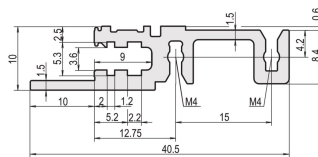

Horizontal Rail, Front, Type H-LD, Heavy, Long Lip, for IEEE Application, 1000 mm

KATALOGNUMMER

34560-301

Combinations of horizontal rails and side panels

	Side panel 1	Side panel 2	Side panel 3	Side panel 4
Horizontal rail 1	-	+	+	+
Horizontal rail 2	+	+	+	+
Horizontal rail 3	+	+	-	-
Horizontal rail 4	Light 1	Dark 1	Heavy 1	Edge 1

Legend: + can be combined, - combination not recommended, * not recommended

The horizontal rail with a long lip enables the use of IEEE insertion / extraction handles.

CERTIFICERINGER

FUNKTIONER

For plug-in units with IEEE handle

Long lip (H-LD)

Installation at top and bottom

For CPCI and VME64x systems

Aluminum extrusion, anodized finish, conductive contact surface

PRODUKTEGENSKABER

Rack Width: 195HP

Pakke mængde: 1

Finish: Anodized

Length: 1000mm

Materiale: Aluminium

Produktfamilie: EuropacPRO; RatiopacPRO; RatiopacPRO AIR; CompacPRO; PropacPRO

Product Type: Horizontal Rail

Type: Heavy, LD

Works With: Subracks; Cases

Net Weight: 0.389kg