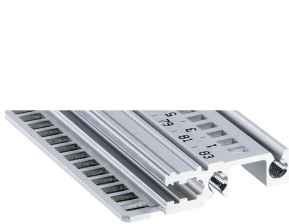

Horizontal Rail, Front, Type H-LD, Heavy, Long Lip, for IEEE Application, 1000 mm

KATALOGNUMMER

34560-301

Combinations of horizontal rails and side panels

	Side panel 1	Side panel 2	Side panel 3	Side panel 4
Horizontal rail 1	-	+	+	+
Horizontal rail 2	+	+	+	+
Horizontal rail 3	+	+	-	-
Horizontal rail 4	Light 1	Dark 1	Heavy 1	Edge 1

Legend: + can be combined, - combination not recommended, * not recommended

The horizontal rail with a long lip enables the use of IEEE insertion / extraction handles.

CERTIFICERINGER

FUNKTIONER

For plug-in units with IEEE handle

Long lip (H-LD)

Installation at top and bottom

For CPCI and VME64x systems

Aluminum extrusion, anodized finish, conductive contact surface

PRODUKTEGENSKABER

Rack Width: 195HP

Pakke mængde: 1

Finish: Anodized

Length: 1000mm

Materiale: Aluminium

Produktfamilie: EuropacPRO; RatiopacPRO; RatiopacPRO AIR; CompacPRO; PropacPRO

Product Type: Horizontal Rail

Type: Heavy, LD

Works With: Subracks; Cases

Net Weight: 0.389kg