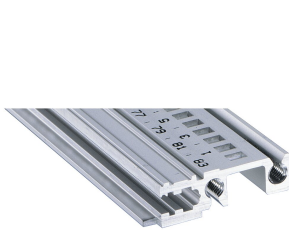

# Horizontal Rail Front, Type H-KD, Heavy, Short Lip, 63 HP

## KATALOGNUMMER

**34560-263**

Combinations of horizontal rails and side panels

		"4" can be combined.		"2" combination not recommended	
RatiopacPRO	Standard 4" rail	-	+	+	+
	Standard 2" rail	+	+	+	+
EuropacPRO	Standard 4" rail	+	+	-	-
	Standard 2" rail	+	+	-	-
Side panel		Light 1" (Light 1")	Standard 2" (Standard 2")	Heavy 2" (Heavy 2")	Rugged 2" (Rugged 2")

Aluminum extrusion horizontal rail of the type H-KD (H-KD = Heavy, Short Lip) with a anodized surface and conductive contact surface. Printed HP markings for a quick optical positioning of the guide rails. Suitable for RatiopacPRO/-AIR and EuropacPRO/-rugged).

## FUNKTIONER

Installation at top and bottom

Short lip (H-KD)

Aluminum extrusion, anodized finish, conductive contact surface