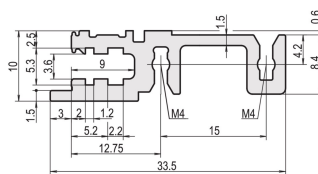

## KATALOGNUMMER

**34560-263**

Combinations of horizontal rails and side panels

		"4" can be combined.		"2" combination not recommended	
RatiopacPRO	Standard 4" rail	-	+	+	+
	Standard 2" rail	+	+	+	+
EuropacPRO	Standard 4" rail	+	+	-	-
	Standard 2" rail	+	+	-	-
Side panel		Light 1" (Light 1")	Standard 2" (Standard 2")	Heavy 2" (Heavy 2")	Rugged 2" (Rugged 2")