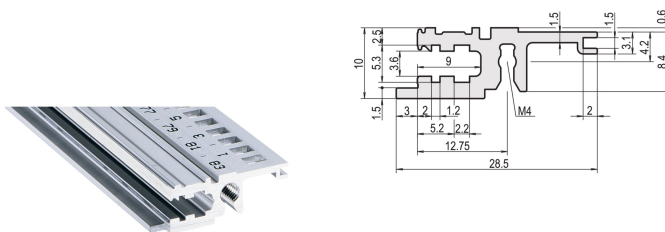

# Horizontal Rail, Front, Type L-KD, Light, Short Lip, 42 HP

## KATALOGNUMMER

**34560-142**

Combinations of horizontal rails and side panels

	Standard rail	Standard rail with short lip	Standard rail with short lip and chamfered edge	Standard rail with chamfered edge
Standard rail	-	+	+	+
Standard rail with short lip	+	+	+	+
Standard rail with short lip and chamfered edge	+	+	-	-
Standard rail with chamfered edge	+	+	-	-

Legend: + can be combined, - combination not recommended

The horizontal rail with a short lip makes a clean design to the assembled front panel.