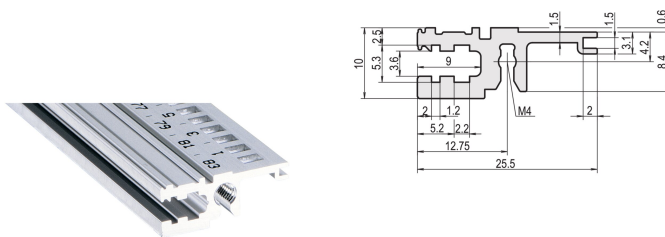

Horizontal Rail, Front, Type L-OD, Light, Without Lip, 42 HP

KATALOGNUMMER

34560-042

The horizontal rail without a lip enable the use of a setups such as a 6 U front panel for a subrack which is split into 2 x 3 U.

CERTIFICERINGER

FUNKTIONER

For installation behind full-width front panel

< 28 HP not to print

Without lip (L-OD)

Aluminum extrusion, anodized finish, conductive contact surface

PRODUKTEGENSKABER

Rack Width: 42HP

Pakke mængde: 1

Finish: Anodized

Length: 218.44mm