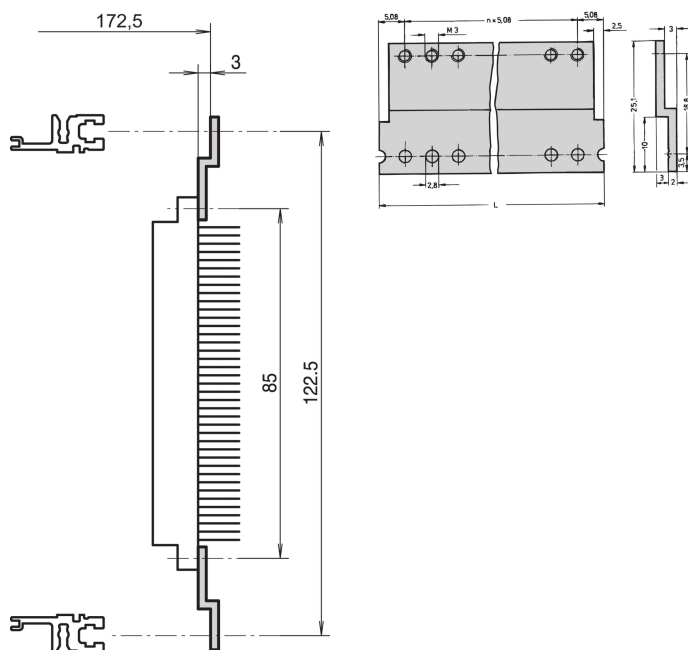

# Z-Rail for Connector, DIN 41617, 31-pin, 60 HP

## KATALOGNUMMER

**30819-783**

Z-rail for connector in accordance with DIN 41617, 31-pin.