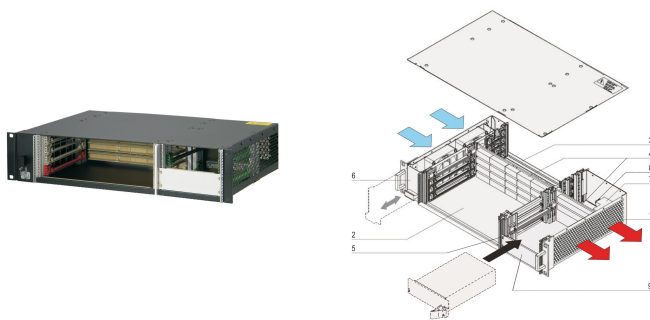

CPCI System for Pluggable PSU, Horizontal, 2 U, 4 Slot

KATALOGNUMMER

24579-082

2 U CompactPCI System with horizontal Card Cage for four 6 U Boards, four RTM Boards and one CompactPCI 3 U Pluggable Power Supply. Option to assemble a second pluggable Power Supply.

CERTIFICERINGER

FUNKTIONER

In accordance with IEC 60297-3-101, -102, -103; IEEE 1101.1, 1101.10/11; backplane in accordance with PICMG 2.0 rev. 3.0

System with horizontal card cage. Board format Front: 6 U, 160 mm deep; Rear I/O: 6 U, 80 mm deep

Backplane (signal and power backplane in one unit) 4 slot, 6 U, 64 bit System slot left, Power connector (2 x P 47)

Heat dissipation by hot-swap fan unit (airflow left to right)

Prepared for the assembly of a 19" CompactPCI power supply (3 U, 8 HP)

PRODUKTEGENSKABER

Product Type: System

Number of Slots: 4

Type: 19" Rack Mount

Backplane Type: 6 U CompactPCI

Data Transfer: 64-bit PCI Bus

Power per Slot: 40W

Indgangsspænding AC: 100 – 240V