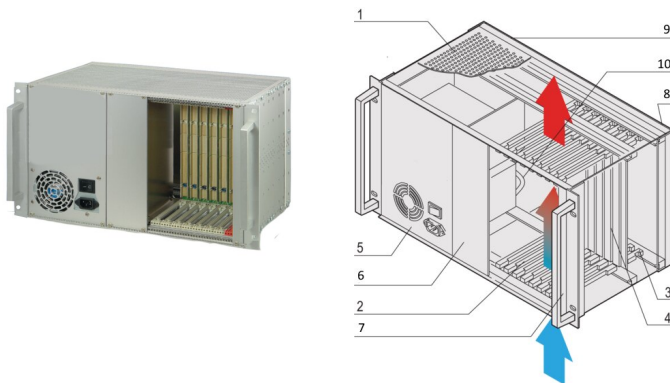

CPCI System With ATX PSU, 6 U, 8 Slot

KATALOGNUMMER

24579-030

Fanless 6 U CompactPCI System with vertical Card Cage for eight 6U Boards and eight RTM Boards. With built in ATX Power Supply.

CERTIFICERINGER

FUNKTIONER

In accordance with IEC 60297-3-101, -102, -103; IEEE 1101.1, 1101.10/11; backplane in accordance with PICMG 2.0 rev. 3.0

System with vertical card cage. Board format Front: 6 U, 160 mm deep; Rear I/O: 6 U, 80 mm deep

Backplane 8 slot, 6 U, 64 bit, System slot right, 8 HP wide CPU can be used

Heat dissipation by convection, from bottom to top

ATX PSU, 300 W

PRODUKTEGENSKABER

Product Type: System

Number of Slots: 8

Type: 19" Rack Mount