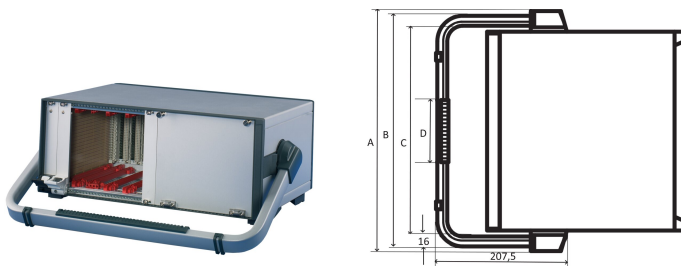

RatiopacPRO/-Air Tip-up Handle, 84 HP

KATALOGNUMMER

24571-322

Tip-up carrying handles.

CERTIFICERINGER

FUNKTIONER

Adjustable in 30° increments

Retrofittable without mechanical tooling on case

Static load-carrying capacity 30 kg

The handle enable a user to have a better view to the front side of the case in case of desktop usage

PRODUKTEGENSKABER

Rack Width: 84HP

Pakke mængde: 1

Håndtagstype: Tip-up Handle