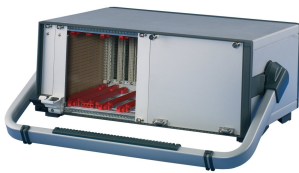

RatiopacPRO/-Air Tip-up Handle, 63 HP

KATALOGNUMMER

24571-321

Tip-up carrying handles.