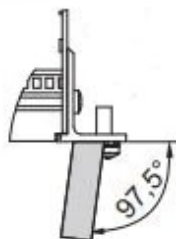

EuropacPRO 19" Subrack Kit for Backplane, Heavy, Retrofit Shielding, With Front Handle, 3 U, 235 mm

KATALOGNUMMER

24567-162

Non-EMC shielded subrack for backplane mounting, heavy version with tox welded side panels and front handle.

CERTIFICERINGER

FUNKTIONER

Subrack with side panel type H ("Heavy"), 19" bracket is firmly fixed to side panel (tox-cold welded)

Supplied as space-saving flat-pack

Rear horizontal rail for backplane mounting with insulation strip

Horizontal rail type "Heavy"

Shock and Vibration resistance up to 5 g

IP 20, in accordance with IEC 60529

Shock and vibration tested to the German "Bahn" standards BN 411002, BN 411003

Internal and external dimensions in accordance with: IEC 60297-3-100, -101, IEEE 1101.1