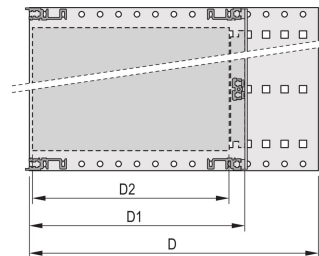

EuropacPRO 19" Subrack Kit for Backplane, Heavy, Retrofit Shielding, With Front Handle, 3 U, 235 mm

KATALOGNUMMER

24567-162

Non-EMC shielded subrack for backplane mounting, heavy version with tox welded side panels and front handle.

CERTIFICERINGER