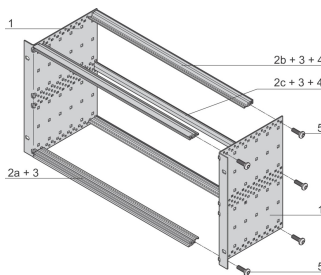

EuropacPRO 19" Subrack Kit for Backplane, Light, Unshielded, 6 U, 295 mm

KATALOGNUMMER

24564-433

Non-EMC shielded subrack for backplane mounting, light version.

CERTIFICERINGER

FUNKTIONER

Subrack with side panel type L ("light") with integrated 19" support brackets

Horizontal rail type "light"

Aluminum construction

Rear horizontal rails for backplane mounting with insulation strip

Installed load up to 7.5 kg

Supplied as space-saving flat-pack

Internal and external dimensions in accordance with: IEC 60297-3-100, -101, IEEE 1101.1

Modifications such as cutouts, different finishes or dimensions available

PRODUKTEGENSKABER

Rack Height: 6U

Dybde: 295mm

Pakke mængde: 1

For Mounting: Backplane

Board Depth: 160mm; 220mm; 280mm

Håndtag inkluderet: No