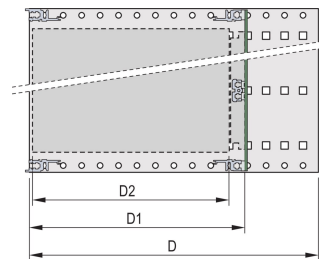

EuropacPRO 19" Subrack Kit for Backplane, Light, Unshielded, 6 U, 295 mm

KATALOGNUMMER

24564-433

Non-EMC shielded subrack for backplane mounting, light version.

CERTIFICERINGER

FUNKTIONER

Subrack with side panel type L ("light") with integrated 19" support brackets

Horizontal rail type "light"

Aluminum construction

Rear horizontal rails for backplane mounting with insulation strip

Installed load up to 7.5 kg