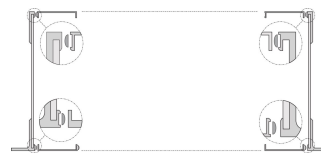

EuropacPRO Rear Angle for Textile EMC Gasket for Side Panel, 3 U

KATALOGNUMMER

24564-199

EuropacPro rear angle for Textile EMC Gasket, out of Aluminum extrusion with etched surface. Rear hood cannot be mounted simultaneously.

CERTIFICERINGER

FUNKTIONER

Required for rear shielding

Also useable at the front if you use a depth-adjustable 19" support bracket

PRODUKTEGENSKABER

Rack Height: 3U

Pakke mængde: 2

Højde: 132.6mm