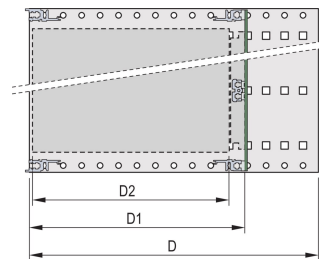

EuropacPRO 19" Subrack Kit for Backplane, Light, Unshielded, 3 U, 295 mm

KATALOGNUMMER

24564-133

Non-EMC shielded subrack for backplane mounting, light version.

CERTIFICERINGER

FUNKTIONER

Subrack with side panel type L ("light") with integrated 19" support brackets

Horizontal rail type "light"

Aluminum construction

Rear horizontal rails for backplane mounting with insulation strip

Installed load up to 7.5 kg