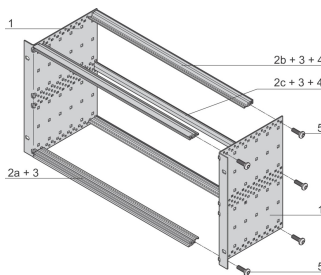

EuropacPRO 19" Subrack Kit for Backplane, Light, Unshielded, 3 U, 295 mm

KATALOGNUMMER

24564-133

Non-EMC shielded subrack for backplane mounting, light version.

CERTIFICERINGER

FUNKTIONER

Subrack with side panel type L ("light") with integrated 19" support brackets

Horizontal rail type "light"

Aluminum construction

Rear horizontal rails for backplane mounting with insulation strip

Installed load up to 7.5 kg

Supplied as space-saving flat-pack

Internal and external dimensions in accordance with: IEC 60297-3-100, -101, IEEE 1101.1

Modifications such as cutouts, different finishes or dimensions available

PRODUKTEGENSKABER

Rack Height: 3U

Dybde: 295mm

Pakke mængde: 1

For Mounting: Backplane

Board Depth: 160mm; 220mm; 280mm

Håndtag inkluderet: No