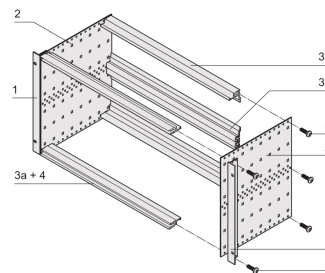

EuropacPRO 19" Subrack Kit for DIN Connector, Retrofit Shielding, 6 U, 175 mm

KATALOGNUMMER

24563-491

Non-shielded subrack for Din Connector mounting EN 60603-2 (DIN 41612).

CERTIFICERINGER

FUNKTIONER

Subrack with side panel type F ("flexible"), front 19" bracket included, depth-adjustable 19" bracket sold separately (not included in items delivered)

Modifications such as cutouts, different finishes or dimensions available

Supplied as space-saving flat-pack

Horizontal rail type "light"

PRODUKTEGENSKABER

Rack Height: 6U

Dybde: 175mm

Pakke mængde: 1

For Mounting: DIN Connector

Board Depth: 160mm

Gasket Type: Stainless Steel EMC (retrofittable)

Håndtag inkluderet: No

Mounting: Rack

Complies With: IEC 60297-3-103

EMC Shielding: No

Finish: Anodized; Passivated

Materiale: Aluminium