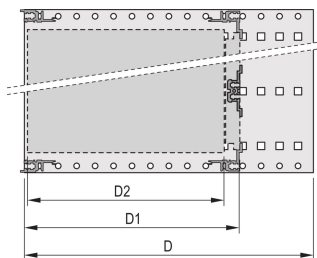

EuropacPRO 19" Subrack Kit for DIN Connector, Retrofit Shielding, 6 U, 175 mm

KATALOGNUMMER

24563-491

Non-shielded subrack for Din Connector mounting EN 60603-2 (DIN 41612).

CERTIFICERINGER

FUNKTIONER

Subrack with side panel type F ("flexible"), front 19" bracket included, depth-adjustable 19" bracket sold separately (not included in items delivered)

Aluminum construction

IP 20, in accordance with IEC 60529

Internal and external dimensions in accordance with: IEC 60297-3-100, -101, IEEE 1101.1

Rear horizontal rails for connector mounting (IEC 60603-2 / DIN 41612)

Modifications such as cutouts, different finishes or dimensions available

Supplied as space-saving flat-pack

Horizontal rail type "light"

PRODUKTEGENSKABER

Rack Height: 6U

Dybde: 175mm

Pakke mængde: 1

For Mounting: DIN Connector

Board Depth: 160mm

Gasket Type: Stainless Steel EMC (retrofittable)

Håndtag inkluderet: No

Mounting: Rack

Complies With: IEC 60297-3-103

EMC Shielding: No

Finish: Anodized; Passivated

Materiale: Aluminium