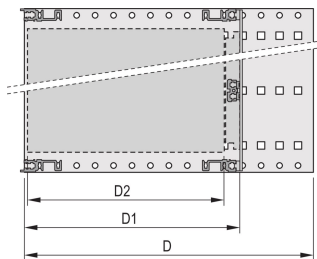

EuropacPRO 19" Subrack Kit for Backplane, Heavy, Retrofit Shielding, 6 U, 355 mm

KATALOGNUMMER

24563-464

Rear horizontal rail for backplane mounting with insulation strip

CERTIFICERINGER

FUNKTIONER

Horizontal rail type "Heavy"

Shock and Vibration resistance up to 5 g

IP 20, in accordance with IEC 60529

Shock and vibration tested to the German "Bahn" standards BN 411002, BN 411003

Internal and external dimensions in accordance with: IEC 60297-3-100, -101, IEEE 1101.1